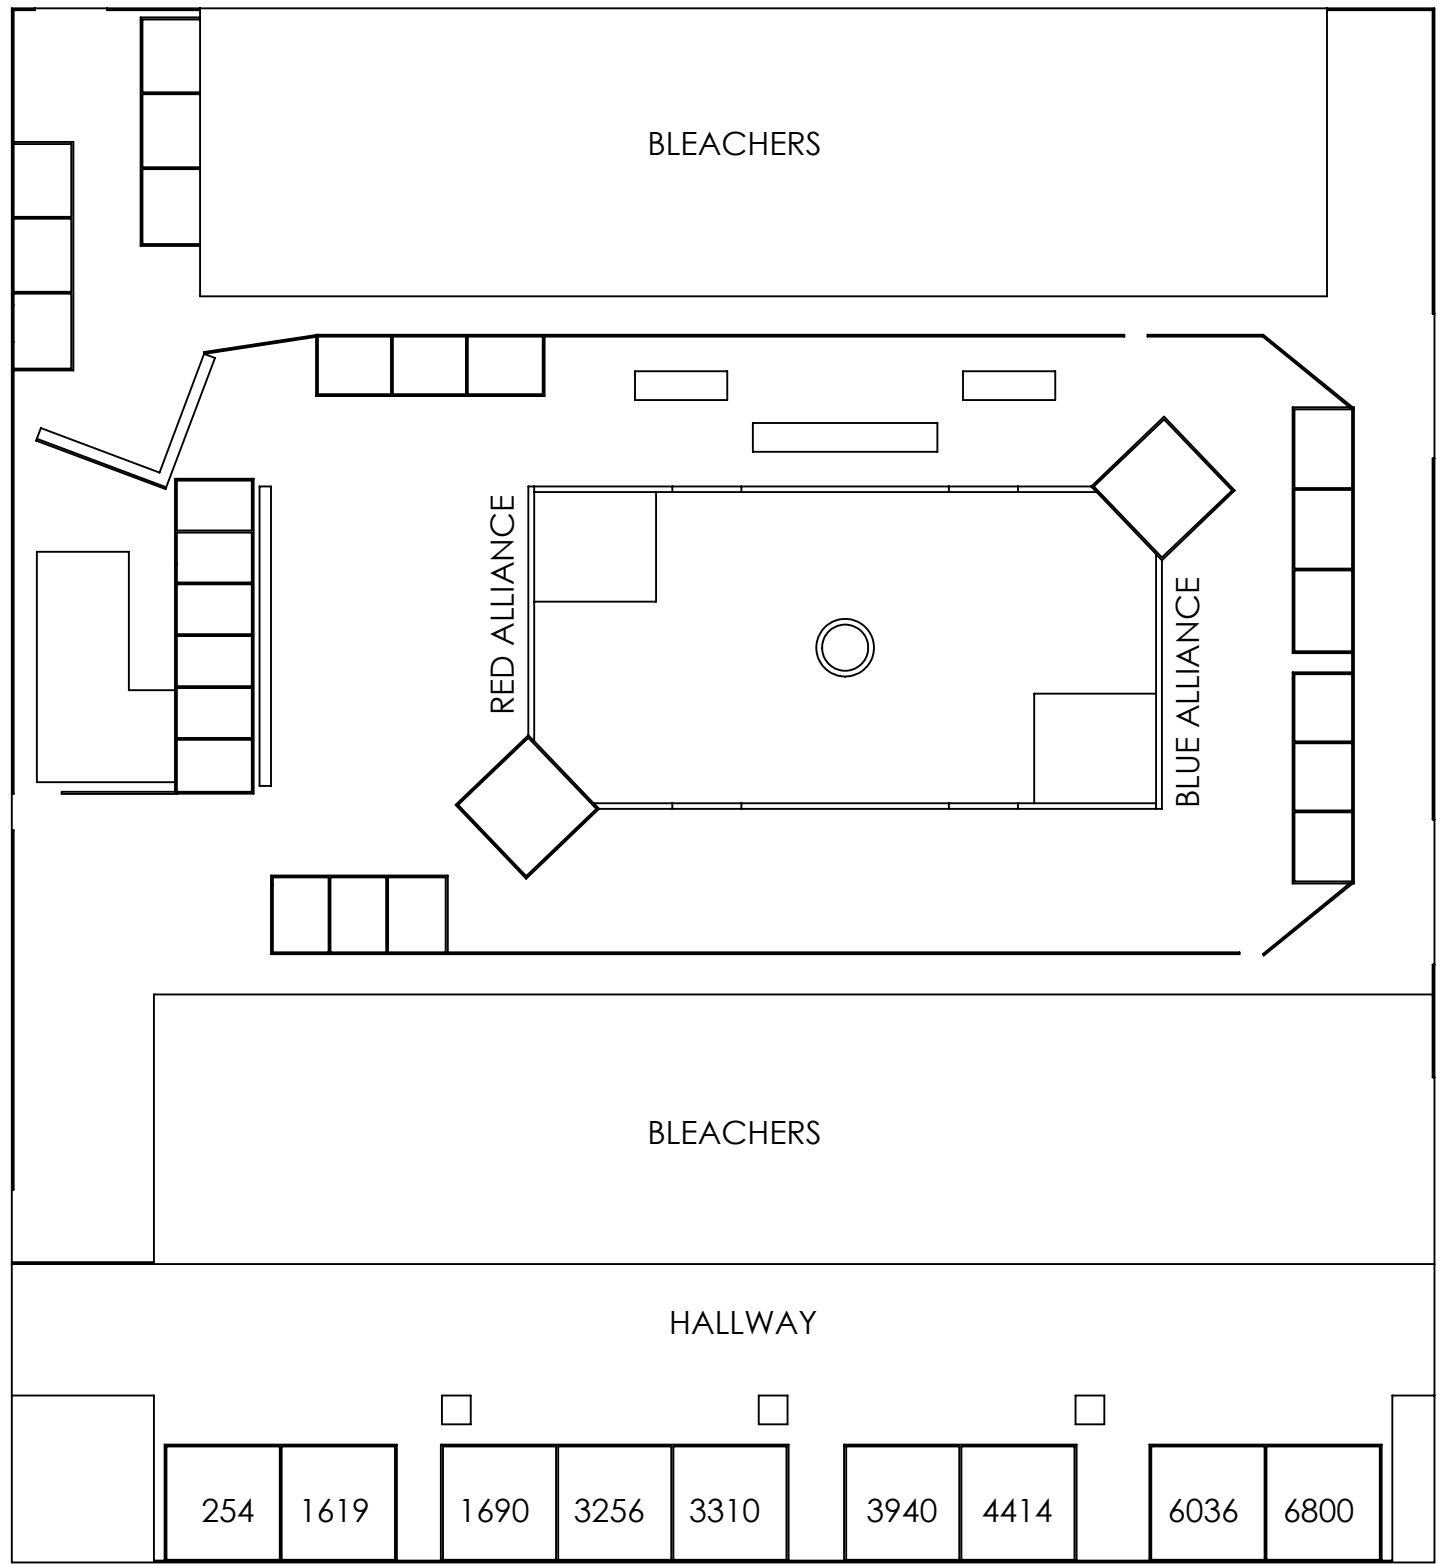

8033			2486	972	649	
7157	5104		3476	2046	971	604
7034	4499		3175	1700	846	458
5940	4255		2930	1678	696	359
5507	3647		2910	1072	694	114
	3478		2813	973		

ARENA VIDEO DISPLAY

PIT ADMIN

RANKINGS DISPLAY

PEDESTRIAN ENTRANCE

PEDESTRIAN ENTRANCE

ROBOT ENTRANCE FROM ARENA

ROBOT EXIT TO ARENA

CHEZY CHAMPS

TITLE: PIT MAP

	DATE	NAME
DRAWN	SEPT 2022	N. EYRE

SIZE	REV
B	01

UNLESS OTHERWISE SPECIFIED, DIMENSIONS ARE IN FEET & INCHES

SCALE: 1:150 SHEET 1 OF 10

8 7 6 5 4 3 2 1

D
C
B
A

ROBOT
ENTRANCE

D
C
B
A

TITLE: ARENA MAP

	DATE	NAME
DRAWN	SEPT 2022	N. EYRE

SIZE	REV
B	01
2022 CHEZY CHAMPS	

UNLESS OTHERWISE SPECIFIED,
DIMENSIONS ARE IN FEET & INCHES

SCALE: 1:200 SHEET 2 OF 10

8 7 6 5 4 3 2 1