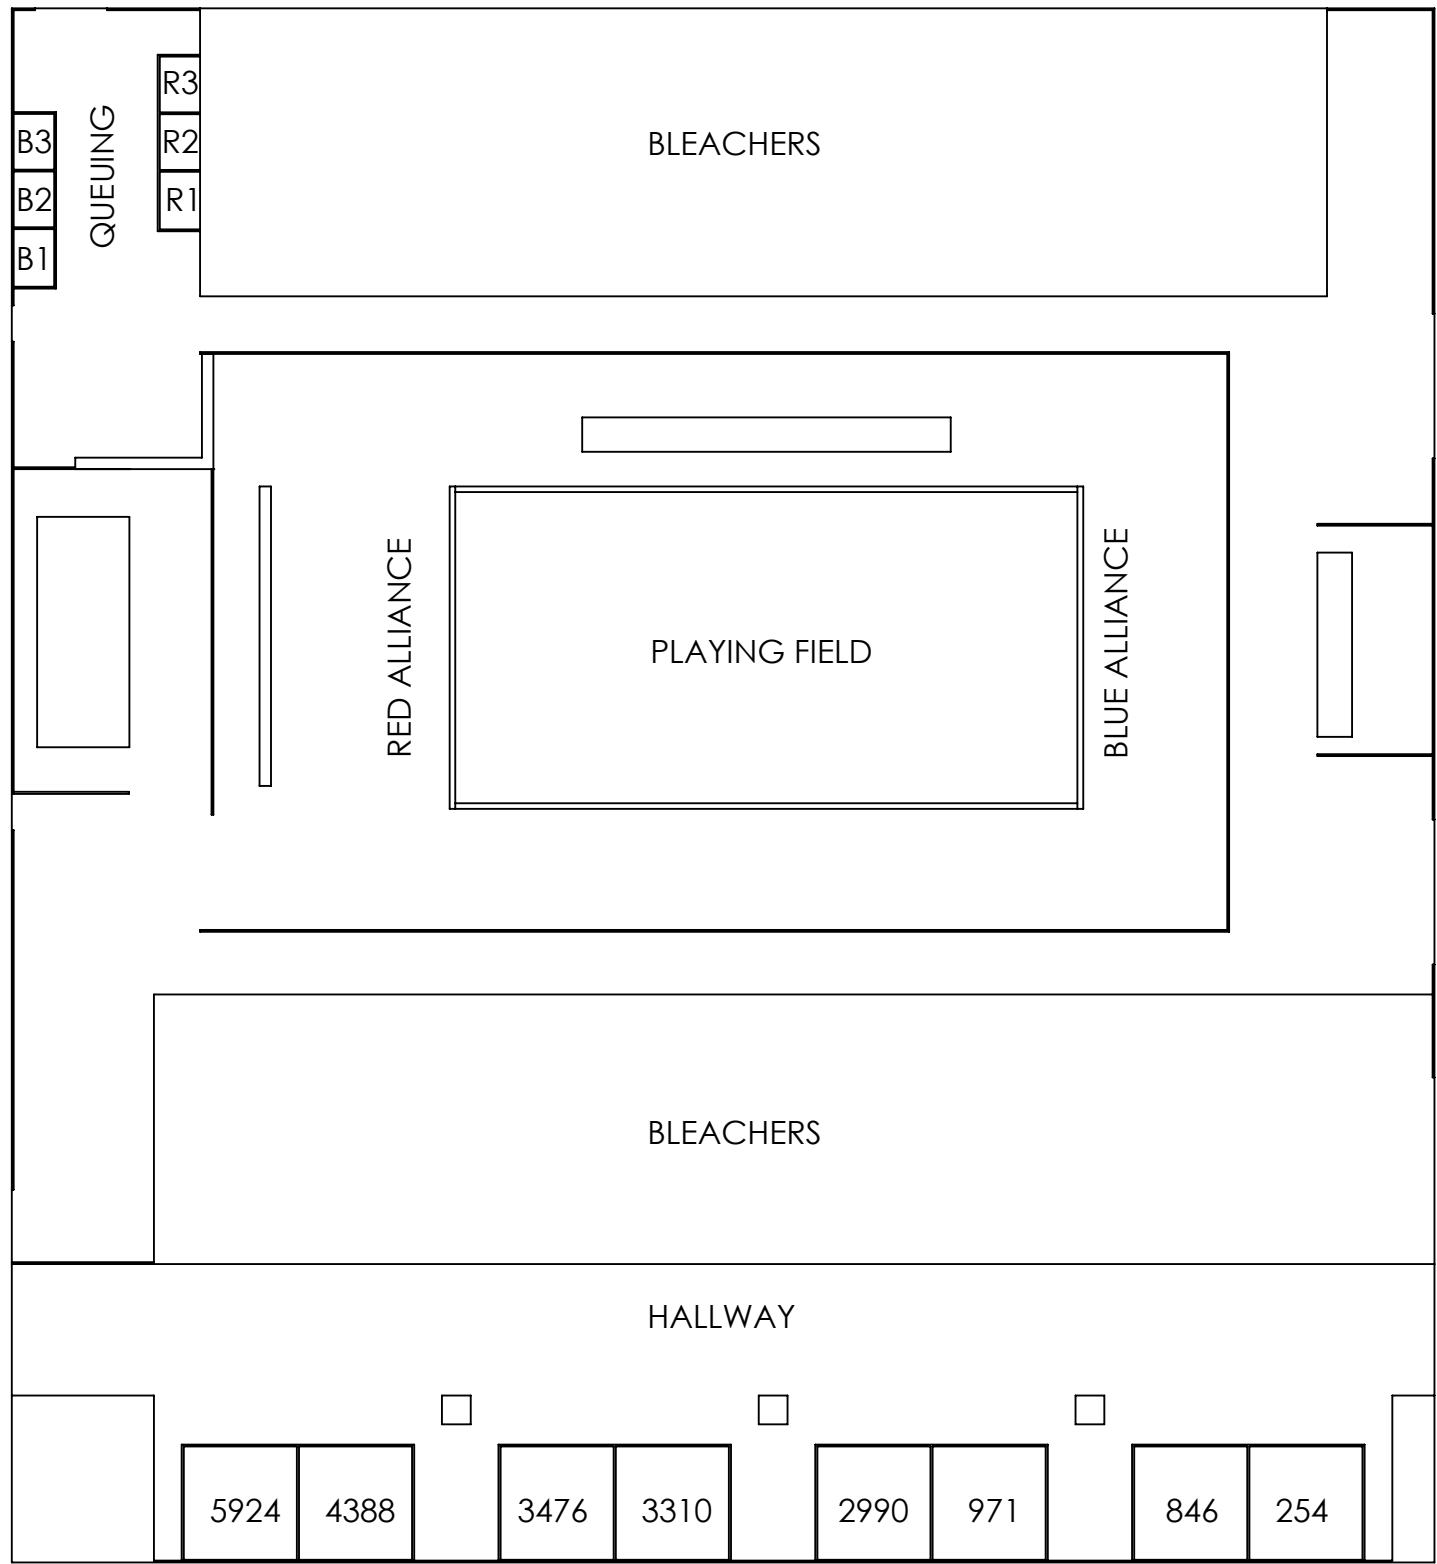

8 7 6 5 4 3 2 1

D
C
B
A

D
C
B
A

**ROBOT
ENTRANCE
FROM ARENA**

**ROBOT
EXIT TO
ARENA**

**PEDESTRIAN
ENTRANCE**

**PEDESTRIAN
ENTRANCE**

CHEZY CHAMPS

TITLE: PIT MAP

	DATE	NAME
DRAWN	SEP 2018	N. EYRE

SIZE	2018 CHEZY CHAMPS	REV
B		01

UNLESS OTHERWISE SPECIFIED,
DIMENSIONS ARE IN FEET & INCHES

SCALE: 1:150 SHEET 2 OF 12

8 7 6 5 4 3 2 1

**ROBOT
ENTRANCE**

**AUDIENCE
ENTRANCE**

CONCESSIONS

**AUDIENCE
ENTRANCE**

**ROBOT
EXIT**

TITLE: ARENA MAP

	DATE	NAME
DRAWN	SEP 2018	N. EYRE

SIZE	REV
B	01
2018 CHEZY CHAMPS	

UNLESS OTHERWISE SPECIFIED,
DIMENSIONS ARE IN FEET & INCHES

SCALE: 1:200 SHEET 6 OF 12