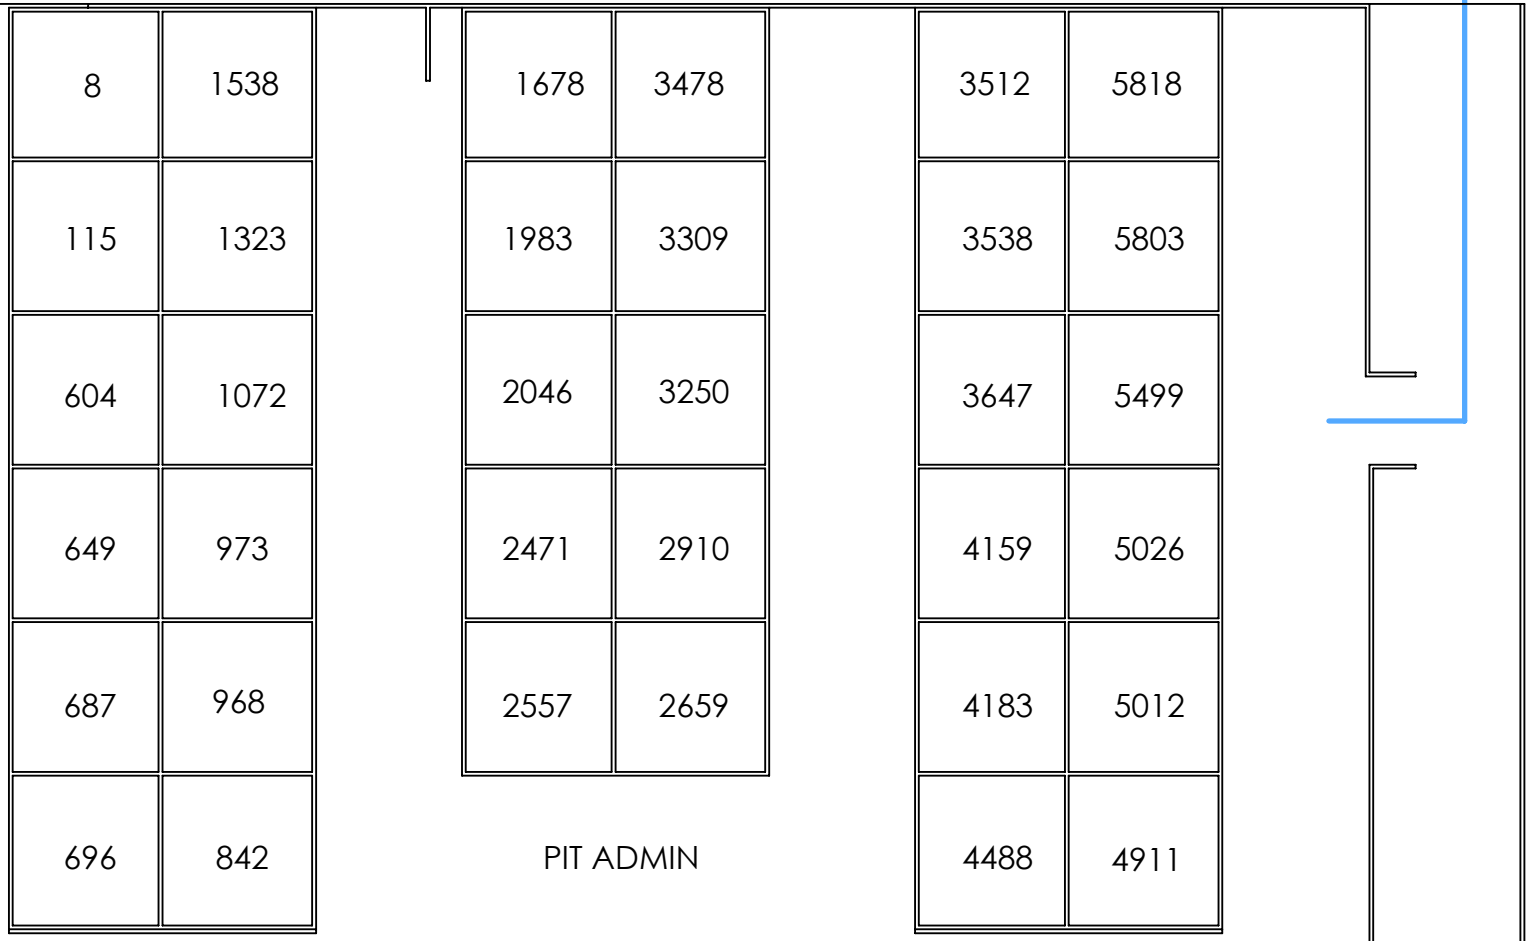

8 7 6 5 4 3 2 1

D
C
B
A

D
C
B
A

**ROBOT
ENTRANCE
FROM ARENA**

**ROBOT
EXIT TO
ARENA**

**PEDESTRIAN
ENTRANCE**

**PEDESTRIAN
ENTRANCE**

CHEZY CHAMPS

TITLE: PIT MAP

	DATE	NAME
DRAWN	SEP 2018	N. EYRE

SIZE	2018 CHEZY CHAMPS	REV
B		01

UNLESS OTHERWISE SPECIFIED,
DIMENSIONS ARE IN FEET & INCHES

SCALE: 1:150 SHEET 2 OF 12

8 7 6 5 4 3 2 1

**ROBOT
ENTRANCE**

**AUDIENCE
ENTRANCE**

CONCESSIONS

**AUDIENCE
ENTRANCE**

**ROBOT
EXIT**

TITLE: ARENA MAP

	DATE	NAME
DRAWN	SEP 2018	N. EYRE

SIZE	REV
B	01
2018 CHEZY CHAMPS	

UNLESS OTHERWISE SPECIFIED,
DIMENSIONS ARE IN FEET & INCHES

SCALE: 1:200 SHEET 6 OF 12