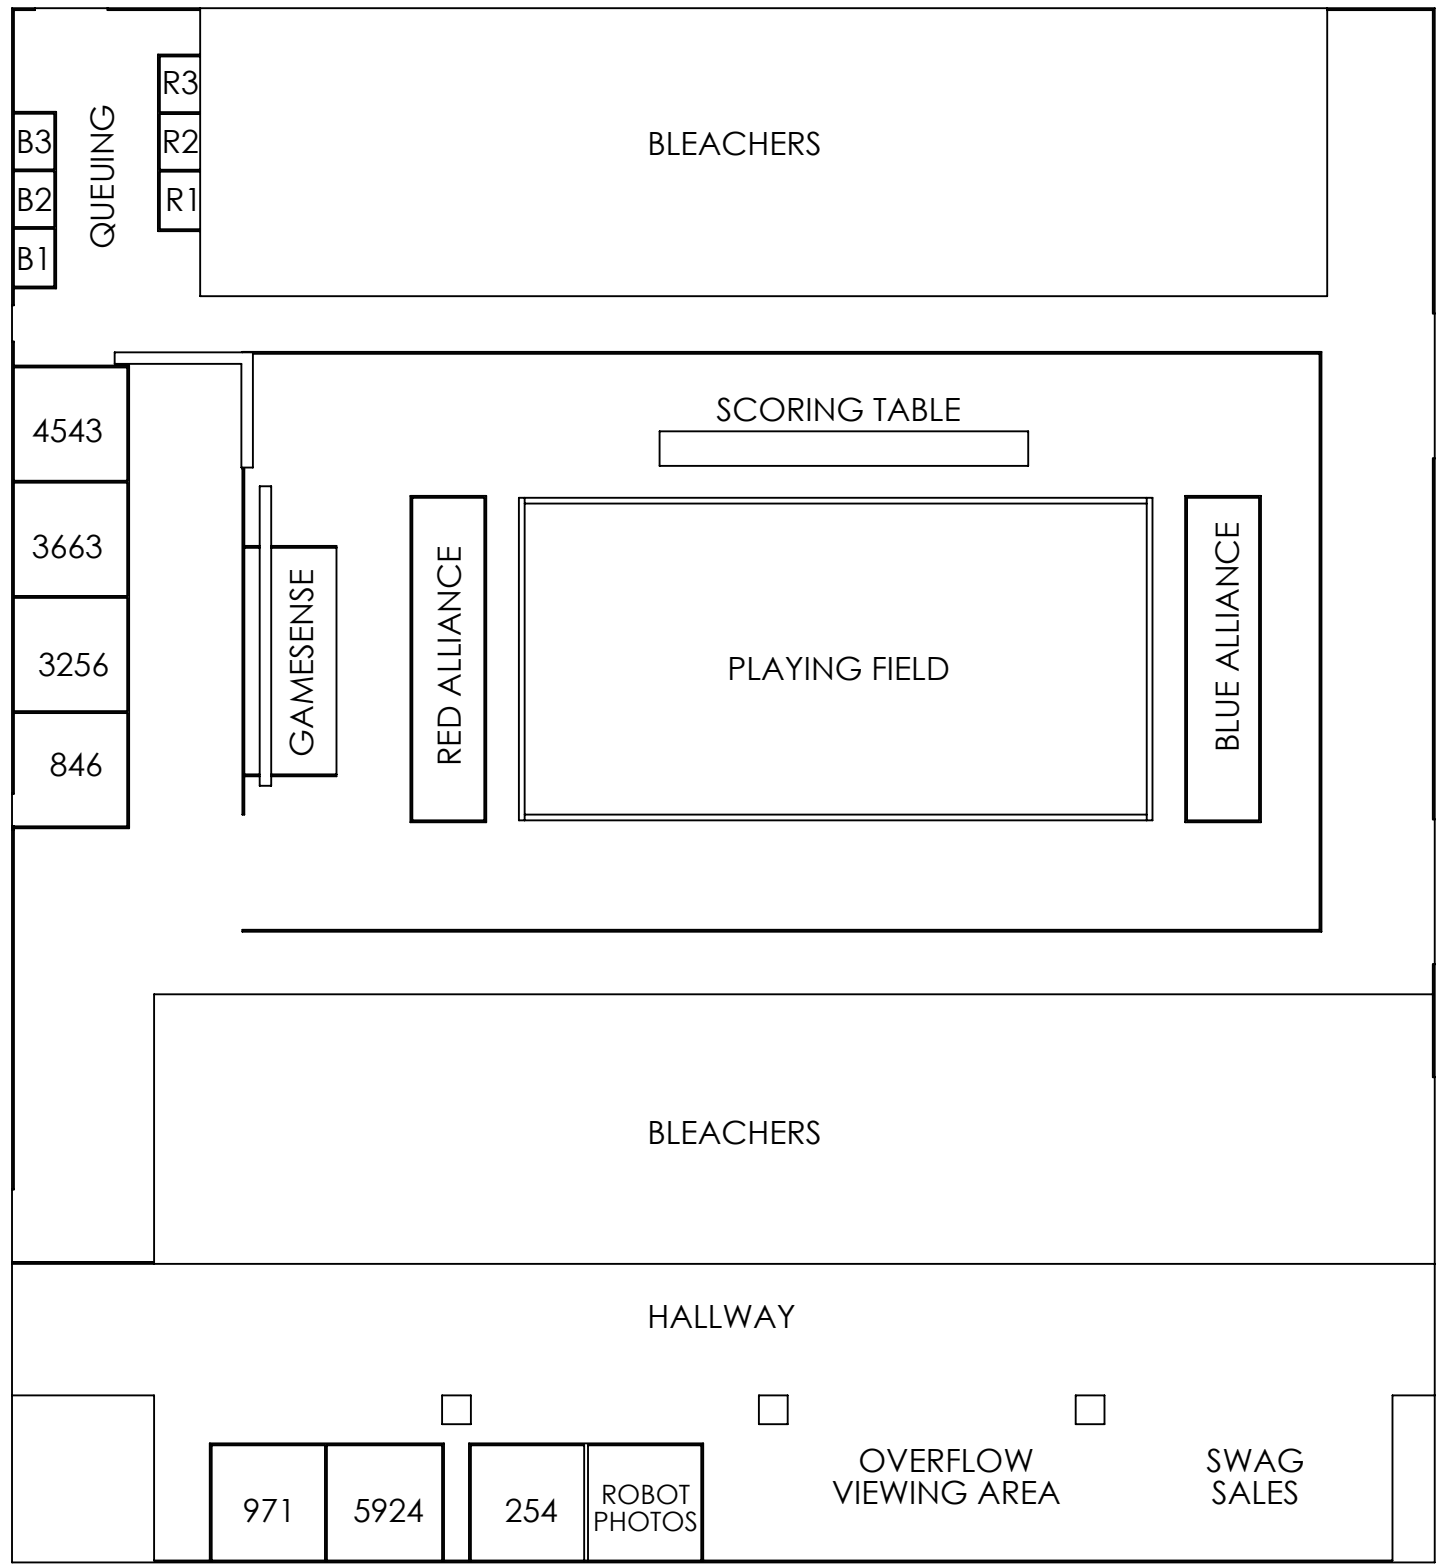

	DATE	NAME
DRAWN	SEP 2016	N. EYRE

SIZE	2016 CHEZY CHAMPS	REV
B		01

UNLESS OTHERWISE SPECIFIED, DIMENSIONS ARE IN FEET & INCHES

**ROBOT
ENTRANCE**

TITLE: ARENA MAP

	DATE	NAME
DRAWN	SEP 2016	N. EYRE

SIZE	REV
B	01
2016 CHEZY CHAMPS	

UNLESS OTHERWISE SPECIFIED,
DIMENSIONS ARE IN FEET & INCHES

SCALE: 1:200 SHEET 6 OF 12