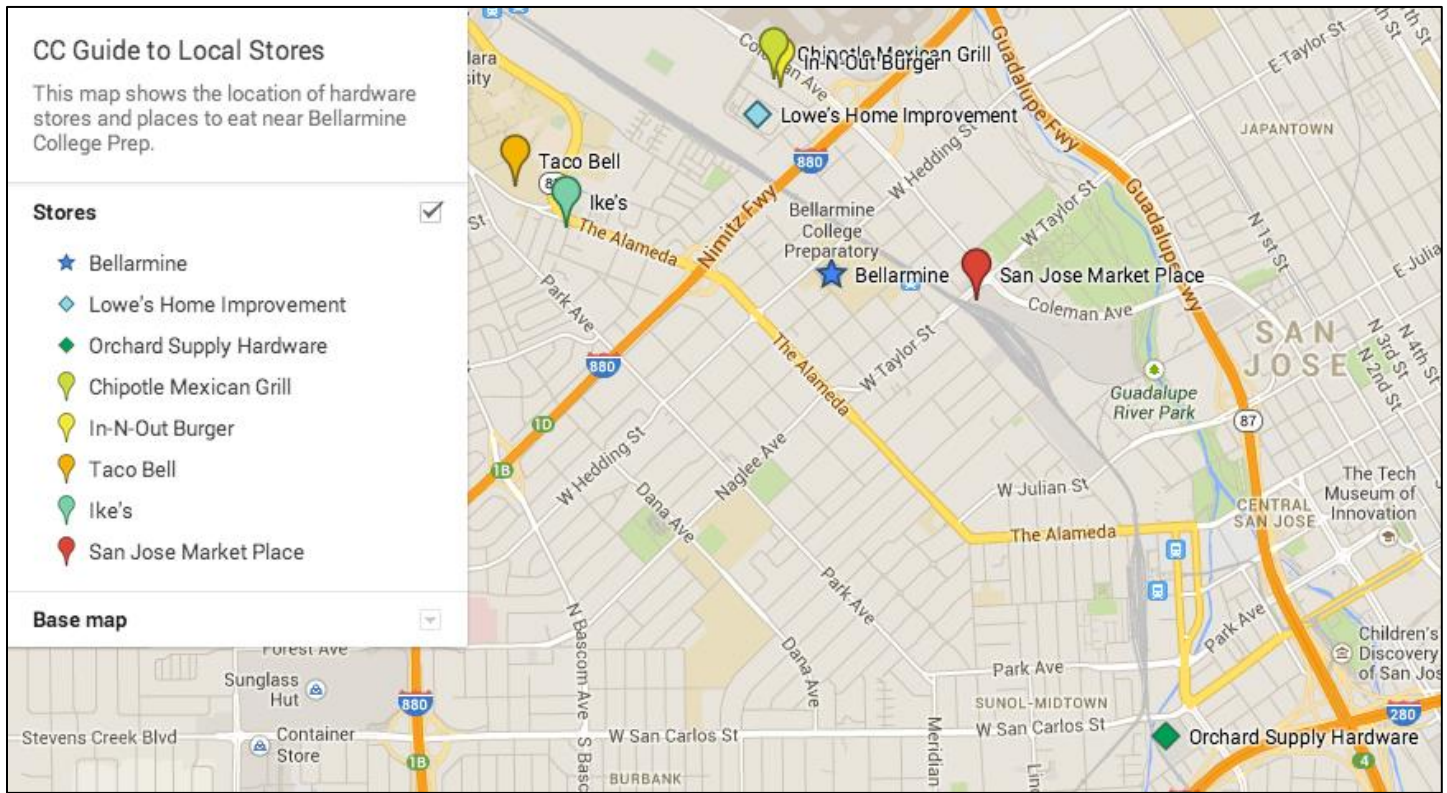

Chezy Champs 2014 - Nearby Hardware Stores and Eateries

Food

San Jose Market Place
695 Coleman Ave, San Jose

- Subway
- Starbucks
- Smashburger
- Pasta Market
- Jamba Juice
- El Pollo Loco
- Panda Express
- Panera Bread
- UnaMas
- Carl's Junior/Green Burrito
- Sweet Tomatoes Buffet
- Chili's
- BJ's Restaurant & Brew House
- Wingstop
- L&L Hawaiian BBQ

In-N-Out Burger
550 Newhall Dr, San Jose

Chipotle Mexican Grill
540 Newhall Dr, San Jose

Ike's (amazing sandwiches)
2235 The Alameda, Santa Clara

Taco Bell
2555 The Alameda, Santa Clara

Hardware Stores

Lowe's Home Improvement
750 Newhall Drive, San Jose
Mon - Sat 6 AM - 9 PM, Sun 7 AM - 9 PM