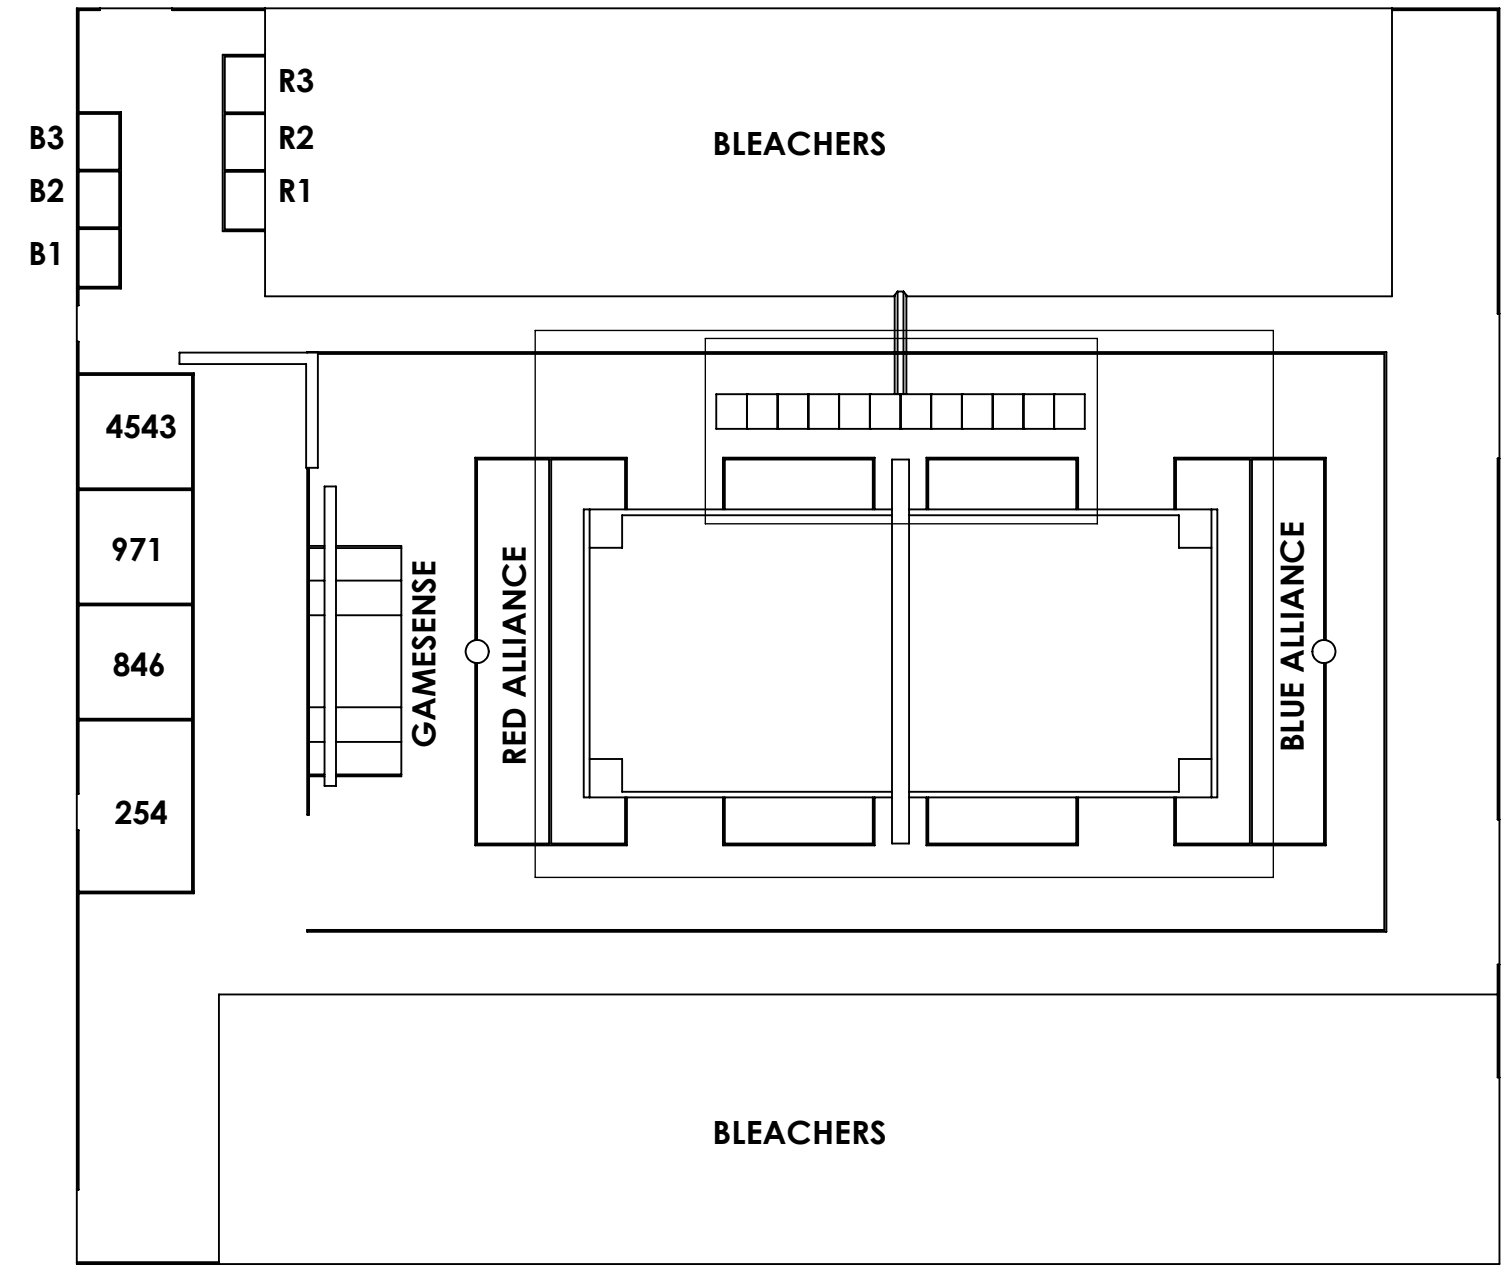

UNLESS OTHERWISE SPECIFIED,
DIMENSIONS ARE IN FEET & INCHES

CHEZY CHAMPS

TITLE:
PIT MAP

SIZE B	2014 CHEZY CHAMPS	REV 04
------------------	-------------------	------------------

SCALE: 1:150 SHEET 2 OF 10

8 7 6 5 4 3 2 1

8 7 6 5 4 3 2 1

D
C
B
A

*ROBOT
ENTRANCE*

*AUDIENCE
ENTRANCE*

*AUDIENCE
ENTRANCE*

CONCESSIONS

*ROBOT
EXIT*

8 7 6 5 4 3 2 1

TITLE: ARENA MAP

	DATE	NAME
DRAWN	AUG 2014	N. EYRE

SIZE	REV
B	04

UNLESS OTHERWISE SPECIFIED,
DIMENSIONS ARE IN FEET & INCHES

SCALE: 1:200 SHEET 6 OF 10