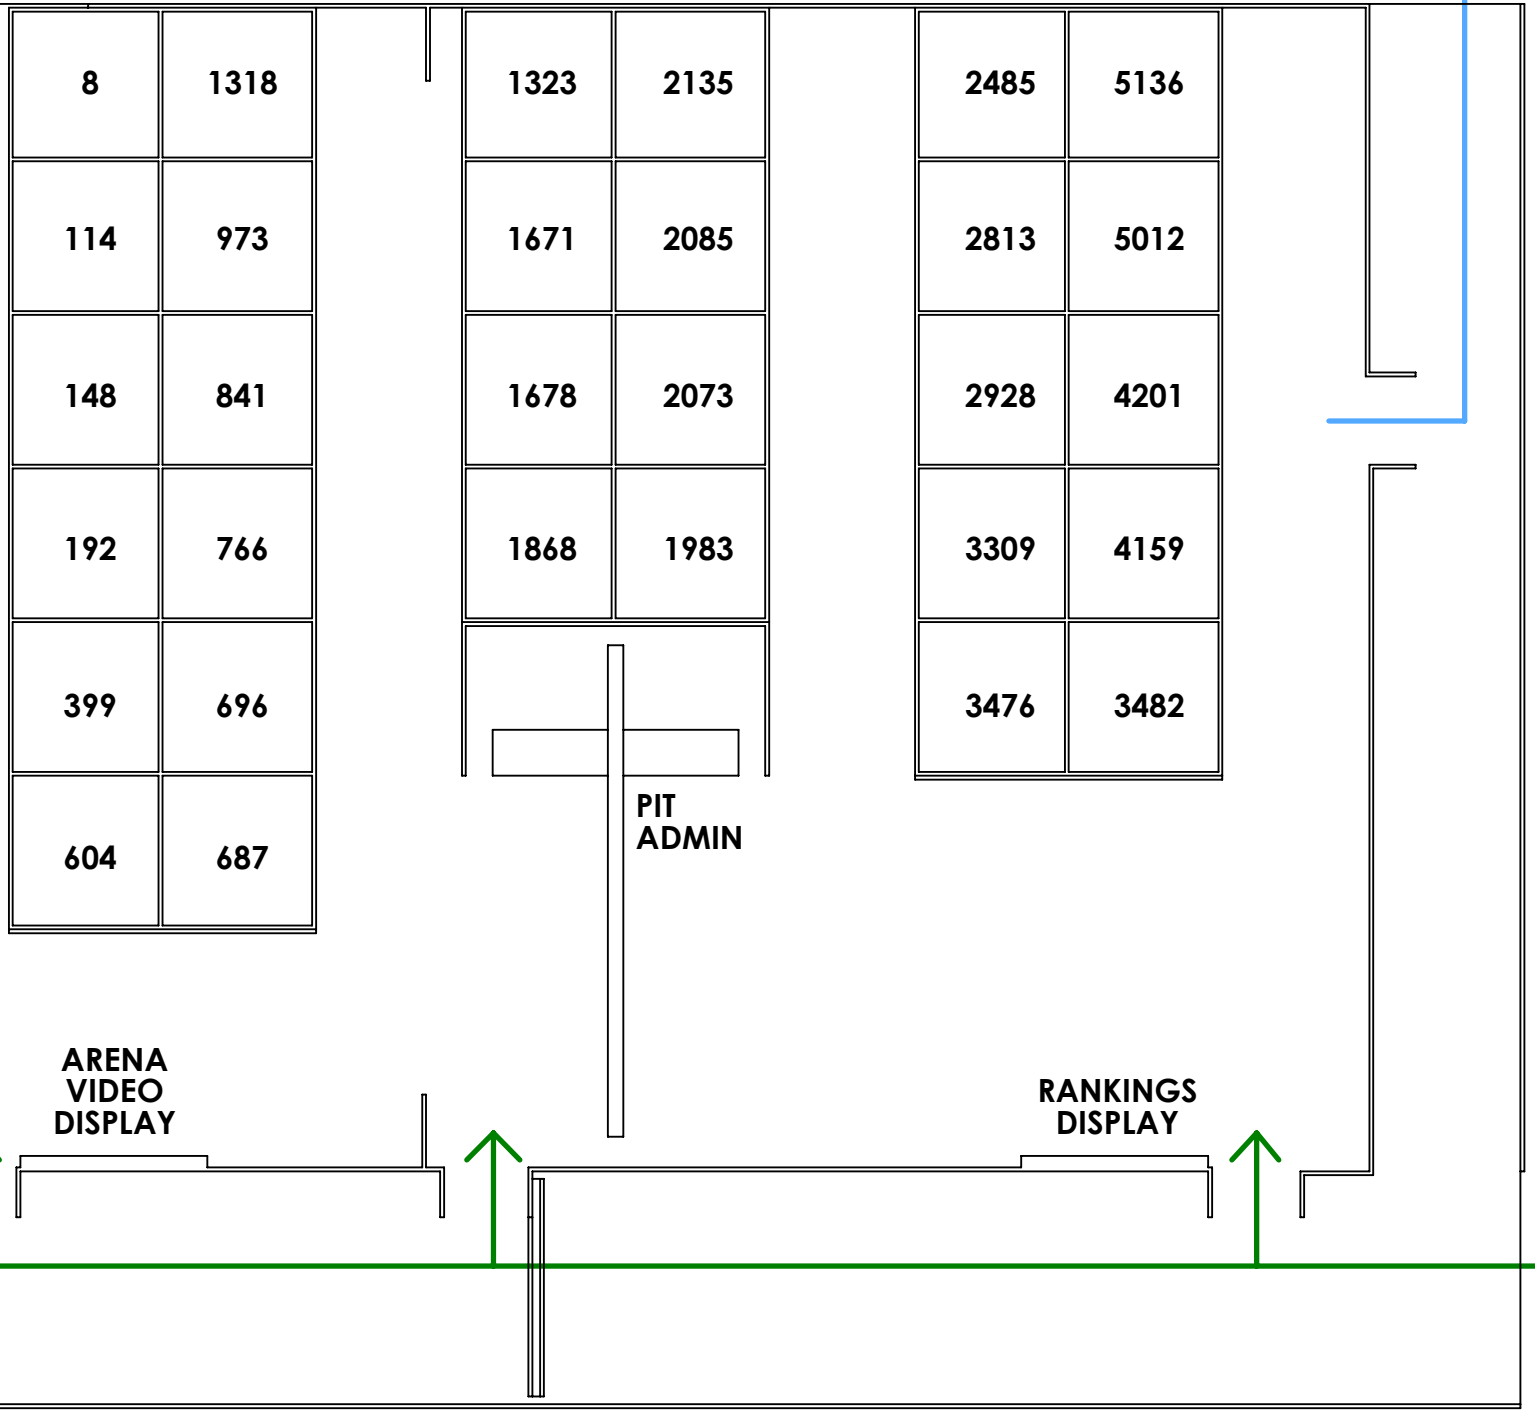

8 7 6 5 4 3 2 1

D
C
B
A

D
C
B
A

ROBOT
ENTRANCE
FROM ARENA

ROBOT
EXIT TO
ARENA

PEDESTRIAN
ENTRANCE

PEDESTRIAN
ENTRANCE

	DATE	NAME
DRAWN	AUG 2014	N. EYRE

UNLESS OTHERWISE SPECIFIED,
DIMENSIONS ARE IN FEET & INCHES

CHEZY CHAMPS

TITLE:
PIT MAP

SIZE B	2014 CHEZY CHAMPS	REV 04
------------------	-------------------	------------------

SCALE: 1:150 SHEET 2 OF 10

8 7 6 5 4 3 2 1

8 7 6 5 4 3 2 1

D
C
B
A

*ROBOT
ENTRANCE*

*AUDIENCE
ENTRANCE*

*AUDIENCE
ENTRANCE*

CONCESSIONS

*ROBOT
EXIT*

8 7 6 5 4 3 2 1

TITLE: ARENA MAP

	DATE	NAME
DRAWN	AUG 2014	N. EYRE

SIZE	REV
B	04

UNLESS OTHERWISE SPECIFIED,
DIMENSIONS ARE IN FEET & INCHES

SCALE: 1:200 SHEET 6 OF 10